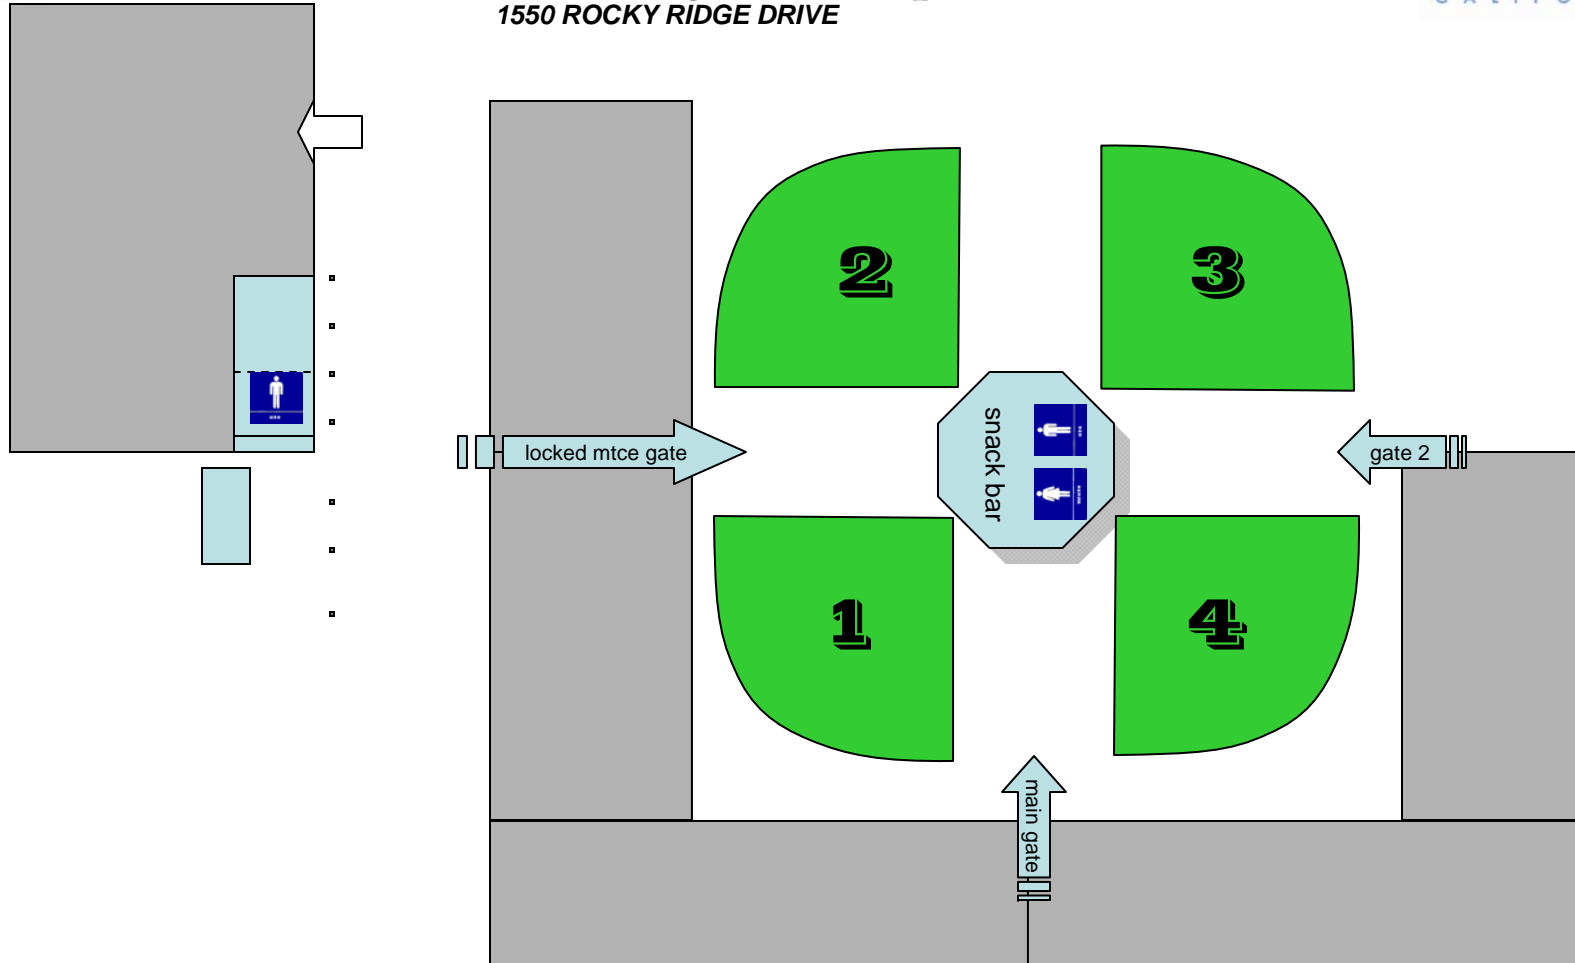

# 2009 Maidu Softball Complex

1550 ROCKY RIDGE DRIVE

ROCKY RIDGE

DRIVE